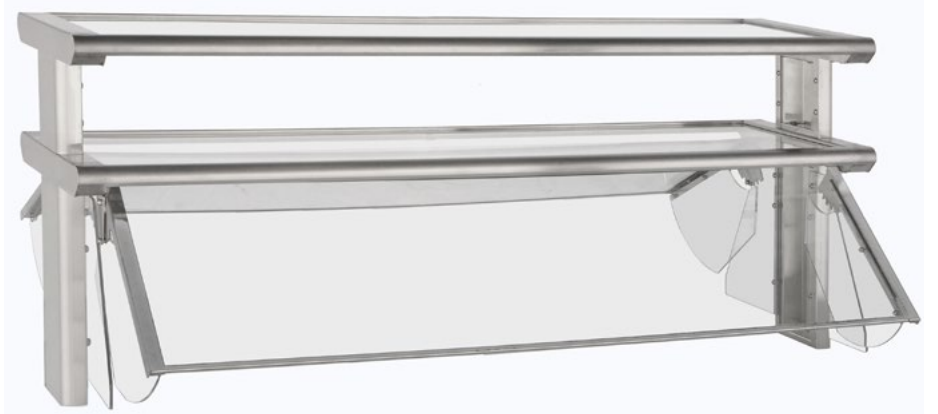

# 500 SERIES

Available in **single tier only**

Available in **self-serve, full-serve**

DUKE COUNTERS

Compatible with *Thurmaduke* & *AeroServ*

Durable, trusted and easy-to-maintain at a value.

Economy

800  
+  
900  
SERIES