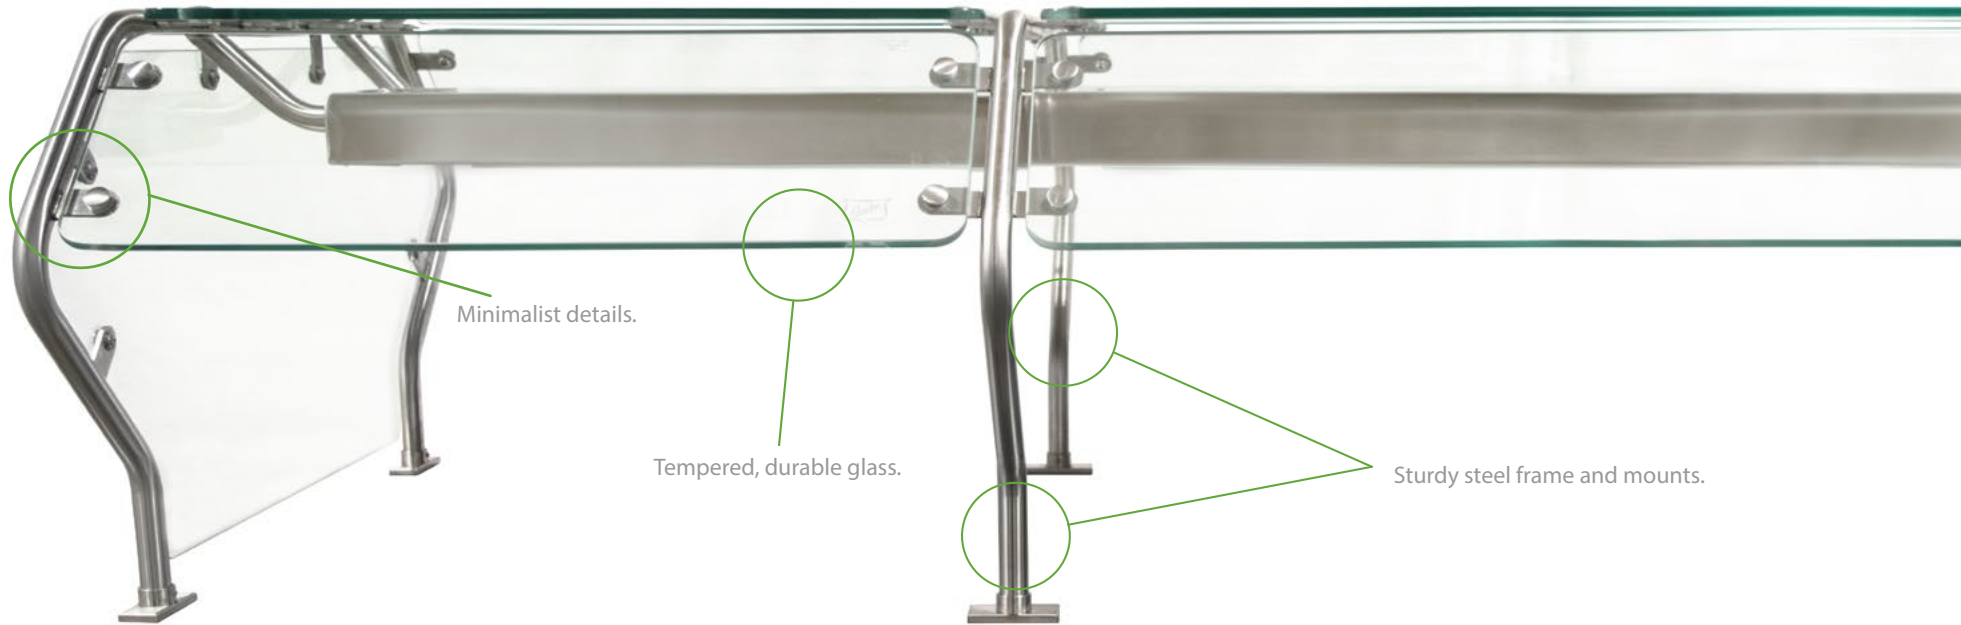

## Economy

**800**  
+  
**900**  
SERIES

Select from a comprehensive portfolio of food guards, from exclusive custom designs to standard and economy to create the solution that matches your vision.

# The Clear Choice.

Duke food guards are designed to show off your product,  
**NOT** get in the way of it.

Minimalist details.

Tempered, durable glass.

Sturdy steel frame and mounts.

Upscale and one-of-a-kind to highlight your serving line.  
Custom designed solutions for your optimal aesthetic.