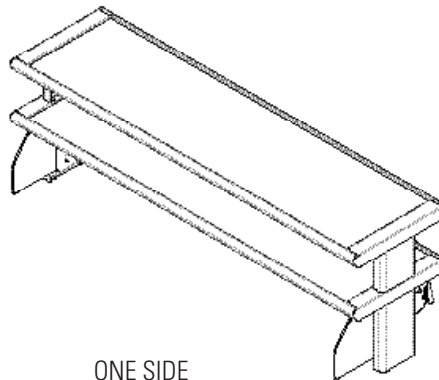

**TS580-xx-1SN** -1 sided, with adjustable glass, stainless steel or painted top and end panels. 16-1/2" wide shelf.

**NSF Updates:** (1) Removed upper guard (2) Changed guard style and added end guards to the other side (3) Added new label to upper shelf

**FOODSHIELD - DESIGNER SERIES**

- ❑ TS580-32 / TS580-32-1SN
- ❑ TS580-46 / TS580-46-1SN
- ❑ TS580-60 / TS580-60-1SN
- ❑ TS580-74 / TS580-60-1SN
- ❑ TS580-88 / TS580-88-1SN

Self Service - 2-sided / Shelf Service - 1-Sided

TS580-XX

TS580-XX-1SN

TS580-XX-1SN

**DIMENSIONS:**

Self Service - 2-sided or Single (1SN), 2-tier, w glass shelves, adjustable front glass, painted or stainless end panels.

Freight Class: 125

Model	Length		Height		Width		Weight		Cube ft. Crated	Model	Length		Height		Width		Weight		Cube Ft. Crated
	in	cm	in.	cm	in.	cm	lbs.	kg			in.	cm	in.	cm	in.	cm	lbs.	kg	
TS580-32	32	81.3	24	50.8	37.250	78.7	85	38.6	16.5	TS580-32-1SN	32	81.3	20	50.8	19.5	57.2	65	29.6	12.6
TS580-46	46	116.8	24	50.8	37.250	78.7	100	45.5	22.5	TS580-46-1SN	46	116.8	20	50.8	19.5	57.2	80	36.4	17.3
TS580-60	60	152.4	24	50.8	37.250	78.7	120	54.6	28.6	TS580-60-1SN	60	152.4	20	50.8	19.5	57.2	100	45.5	21.9
TS580-74	74	188.0	24	50.8	37.250	78.7	145	65.9	34.7	TS580-74-1SN	74	188.0	20	50.8	19.5	57.2	125	56.8	26.6
TS580-88	88	223.5	24	50.8	37.250	78.7	165	75.0	40.8	TS580-88-1SN	88	223.5	20	50.8	19.5	57.2	145	65.9	31.2