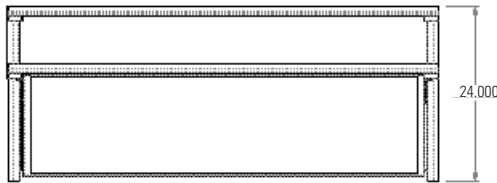

#### SHORT FORM SPECIFICATIONS:

**Foodshield - TS580-xx** Buffet Style - 2-sided, with adjustable glass guards, stainless steel or painted top and end panels. 16-1/2" wide shelf.

**NSF Updates:** (1) Removed upper guard (2) Changed guard style and added end guards to the other side (3) Added new label to upper shelf (4) Added new side shield to guard.

**TS580-xx-1SN** -1 sided, with adjustable glass, stainless steel or painted top and end panels. 16-1/2" wide shelf.

**NSF Updates:** (1) Removed upper guard (2) Changed guard style and added end guards to the other side (3) Added new label to upper shelf

TS580-XX

TS580-XX-1SN

TS580-XX-1SN

**DIMENSIONS:**

Self Service - 2-sided or Single (1SN), 2-tier, w glass shelves, adjustable front glass, painted or stainless end panels.

Freight Class: 125

Model	Length		Height		Width		Weight		Cube ft. Crated	Model	Length		Height		Width		Weight		Cube Ft. Crated
	in	cm	in.	cm	in.	cm	lbs.	kg			in.	cm	in.	cm	in.	cm	lbs.	kg	
TS580-32	32	81.3	24	50.8	37.250	78.7	85	38.6	16.5	TS580-32-1SN	32	81.3	20	50.8	19.5	57.2	65	29.6	12.6
TS580-46	46	116.8	24	50.8	37.250	78.7	100	45.5	22.5	TS580-46-1SN	46	116.8	20	50.8	19.5	57.2	80	36.4	17.3
TS580-60	60	152.4	24	50.8	37.250	78.7	120	54.6	28.6	TS580-60-1SN	60	152.4	20	50.8	19.5	57.2	100	45.5	21.9
TS580-74	74	188.0	24	50.8	37.250	78.7	145	65.9	34.7	TS580-74-1SN	74	188.0	20	50.8	19.5	57.2	125	56.8	26.6
TS580-88	88	223.5	24	50.8	37.250	78.7	165	75.0	40.8	TS580-88-1SN	88	223.5	20	50.8	19.5	57.2	145	65.9	31.2