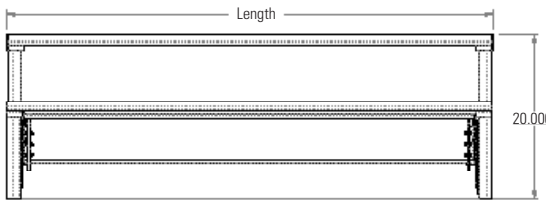

**TS580-xx-1SN** -1 sided, with adjustable glass, stainless steel or painted top and end panels. 16-1/2" wide shelf.

**NSF Updates:** (1) Removed upper guard (2) Changed guard style and added end guards to the other side (3) Added new label to upper shelf

**FOODSHIELD - DESIGNER SERIES**

- ❑ TS580-32 / TS580-32-1SN
- ❑ TS580-46 / TS580-46-1SN
- ❑ TS580-60 / TS580-60-1SN
- ❑ TS580-74 / TS580-60-1SN
- ❑ TS580-88 / TS580-88-1SN

Self Service - 2-sided / Shelf Service - 1-Sided

TS580-XX

TS580-XX-1SN

TS580-XX-1SN

**DIMENSIONS:**

Self Service - 2-sided or Single (1SN), 2-tier, w glass shelves, adjustable front glass, painted or stainless end panels.

Freight Class: 125

Model	Length		Height		Width		Weight		Cube ft. Crated	Model	Length		Height		Width		Weight		Cube Ft. Crated
	in	cm	in.	cm	in.	cm	lbs.	kg			in.	cm	in.	cm	in.	cm	lbs.	kg	
TS580-32	32	81.3	24	50.8	37.250	78.7	85	38.6	16.5	TS580-32-1SN	32	81.3	20	50.8	19.5	57.2	65	29.6	12.6
TS580-46	46	116.8	24	50.8	37.250	78.7	100	45.5	22.5	TS580-46-1SN	46	116.8	20	50.8	19.5	57.2	80	36.4	17.3
TS580-60	60	152.4	24	50.8	37.250	78.7	120	54.6	28.6	TS580-60-1SN	60	152.4	20	50.8	19.5	57.2	100	45.5	21.9
TS580-74	74	188.0	24	50.8	37.250	78.7	145	65.9	34.7	TS580-74-1SN	74	188.0	20	50.8	19.5	57.2	125	56.8	26.6
TS580-88	88	223.5	24	50.8	37.250	78.7	165	75.0	40.8	TS580-88-1SN	88	223.5	20	50.8	19.5	57.2	145	65.9	31.2