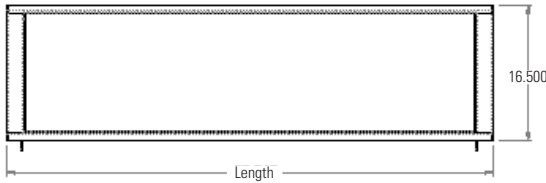

**TS580-xx-1SN** -1 sided, with adjustable glass, stainless steel or painted top and end panels. 16-1/2" wide shelf.

**NSF Updates:** (1) Removed upper guard (2) Changed guard style and added end guards to the other side (3) Added new label to upper shelf

**FOODSHIELD - DESIGNER SERIES**

- ❑ TS580-32 / TS580-32-1SN
- ❑ TS580-46 / TS580-46-1SN
- ❑ TS580-60 / TS580-60-1SN
- ❑ TS580-74 / TS580-60-1SN
- ❑ TS580-88 / TS580-88-1SN

Self Service - 2-sided / Shelf Service - 1-Sided

TS580-XX

TS580-XX-1SN

TS580-XX-1SN

**DIMENSIONS:**

Self Service - 2-sided or Single (1SN), 2-tier, w glass shelves, adjustable front glass, painted or stainless end panels.

Freight Class: 125

Model	Length		Height		Width		Weight		Cube ft. Crated	Model	Length		Height		Width		Weight		Cube Ft. Crated
	in	cm	in.	cm	in.	cm	lbs.	kg			in.	cm	in.	cm	in.	cm	lbs.	kg	
TS580-32	32	81.3	24	50.8	37.250	78.7	85	38.6	16.5	TS580-32-1SN	32	81.3	20	50.8	19.5	57.2	65	29.6	12.6
TS580-46	46	116.8	24	50.8	37.250	78.7	100	45.5	22.5	TS580-46-1SN	46	116.8	20	50.8	19.5	57.2	80	36.4	17.3
TS580-60	60	152.4	24	50.8	37.250	78.7	120	54.6	28.6	TS580-60-1SN	60	152.4	20	50.8	19.5	57.2	100	45.5	21.9
TS580-74	74	188.0	24	50.8	37.250	78.7	145	65.9	34.7	TS580-74-1SN	74	188.0	20	50.8	19.5	57.2	125	56.8	26.6
TS580-88	88	223.5	24	50.8	37.250	78.7	165	75.0	40.8	TS580-88-1SN	88	223.5	20	50.8	19.5	57.2	145	65.9	31.2