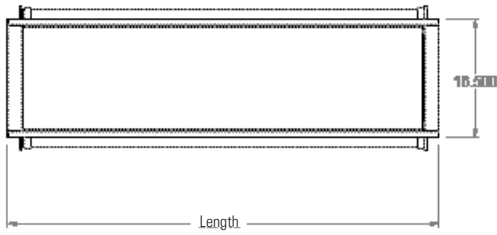

#### SHORT FORM SPECIFICATIONS:

**Foodshield - TS580-xx** Buffet Style - 2-sided, with adjustable glass guards, stainless steel or painted top and end panels. 16-1/2" wide shelf.

**NSF Updates:** (1) Removed upper guard (2) Changed guard style and added end guards to the other side (3) Added new label to upper shelf (4) Added new side shield to guard.

**TS580-xx-1SN** -1 sided, with adjustable glass, stainless steel or painted top and end panels. 16-1/2" wide shelf.

**NSF Updates:** (1) Removed upper guard (2) Changed guard style and added end guards to the other side (3) Added new label to upper shelf

**FOODSHIELD - DESIGNER SERIES**

- ❑ TS580-32 / TS580-32-1SN
- ❑ TS580-46 / TS580-46-1SN
- ❑ TS580-60 / TS580-60-1SN
- ❑ TS580-74 / TS580-60-1SN
- ❑ TS580-88 / TS580-88-1SN

Self Service - 2-sided / Shelf Service - 1-Sided

TS580-XX

TS580-XX-1SN

TS580-XX-1SN

**DIMENSIONS:**

Self Service - 2-sided or Single (1SN), 2-tier, w glass shelves, adjustable front glass, painted or stainless end panels.

Freight Class: 125

Model	Length		Height		Width		Weight		Cube ft. Crated	Model	Length		Height		Width		Weight		Cube Ft. Crated
	in	cm	in.	cm	in.	cm	lbs.	kg			in.	cm	in.	cm	in.	cm	lbs.	kg	
TS580-32	32	81.3	24	50.8	37.250	78.7	85	38.6	16.5	TS580-32-1SN	32	81.3	20	50.8	19.5	57.2	65	29.6	12.6
TS580-46	46	116.8	24	50.8	37.250	78.7	100	45.5	22.5	TS580-46-1SN	46	116.8	20	50.8	19.5	57.2	80	36.4	17.3
TS580-60	60	152.4	24	50.8	37.250	78.7	120	54.6	28.6	TS580-60-1SN	60	152.4	20	50.8	19.5	57.2	100	45.5	21.9
TS580-74	74	188.0	24	50.8	37.250	78.7	145	65.9	34.7	TS580-74-1SN	74	188.0	20	50.8	19.5	57.2	125	56.8	26.6
TS580-88	88	223.5	24	50.8	37.250	78.7	165	75.0	40.8	TS580-88-1SN	88	223.5	20	50.8	19.5	57.2	145	65.9	31.2