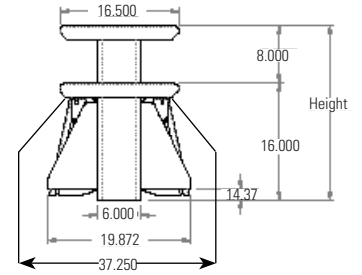

#### SIZES:

- All units available in following lengths  
31-3/4", 45-3/4", 59-3/4", 73-3/4", 87-3/4"

**TS580-xx-1SN** -1 sided, with adjustable glass, stainless steel or painted top and end panels. 16-1/2" wide shelf.

**NSF Updates:** (1) Removed upper guard (2) Changed guard style and added end guards to the other side (3) Added new label to upper shelf

**FOODSHIELD - DESIGNER SERIES**

- ❑ TS580-32 / TS580-32-1SN
- ❑ TS580-46 / TS580-46-1SN
- ❑ TS580-60 / TS580-60-1SN
- ❑ TS580-74 / TS580-60-1SN
- ❑ TS580-88 / TS580-88-1SN

Self Service - 2-sided / Shelf Service - 1-Sided

TS580-XX

TS580-XX-1SN

TS580-XX-1SN

**DIMENSIONS:**

Self Service - 2-sided or Single (1SN), 2-tier, w glass shelves, adjustable front glass, painted or stainless end panels.

Freight Class: 125

Model	Length		Height		Width		Weight		Cube ft. Crated	Model	Length		Height		Width		Weight		Cube Ft. Crated
	in	cm	in.	cm	in.	cm	lbs.	kg			in.	cm	in.	cm	in.	cm	lbs.	kg	
TS580-32	32	81.3	24	50.8	37.250	78.7	85	38.6	16.5	TS580-32-1SN	32	81.3	20	50.8	19.5	57.2	65	29.6	12.6
TS580-46	46	116.8	24	50.8	37.250	78.7	100	45.5	22.5	TS580-46-1SN	46	116.8	20	50.8	19.5	57.2	80	36.4	17.3
TS580-60	60	152.4	24	50.8	37.250	78.7	120	54.6	28.6	TS580-60-1SN	60	152.4	20	50.8	19.5	57.2	100	45.5	21.9
TS580-74	74	188.0	24	50.8	37.250	78.7	145	65.9	34.7	TS580-74-1SN	74	188.0	20	50.8	19.5	57.2	125	56.8	26.6
TS580-88	88	223.5	24	50.8	37.250	78.7	165	75.0	40.8	TS580-88-1SN	88	223.5	20	50.8	19.5	57.2	145	65.9	31.2