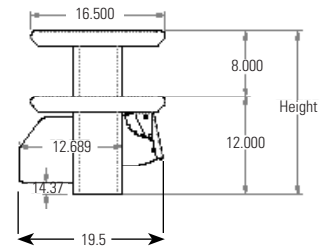

#### SIZES:

- All units available in following lengths  
31-3/4", 45-3/4", 59-3/4", 73-3/4", 87-3/4"

**TS580-xx-1SN** -1 sided, with adjustable glass, stainless steel or painted top and end panels. 16-1/2" wide shelf.

**NSF Updates:** (1) Removed upper guard (2) Changed guard style and added end guards to the other side (3) Added new label to upper shelf

**FOODSHIELD - DESIGNER SERIES**

- ❑ TS580-32 / TS580-32-1SN
- ❑ TS580-46 / TS580-46-1SN
- ❑ TS580-60 / TS580-60-1SN
- ❑ TS580-74 / TS580-60-1SN
- ❑ TS580-88 / TS580-88-1SN

Self Service - 2-sided / Shelf Service - 1-Sided

TS580-XX

TS580-XX-1SN

TS580-XX-1SN

**DIMENSIONS:**

Self Service - 2-sided or Single (1SN), 2-tier, w glass shelves, adjustable front glass, painted or stainless end panels.

Freight Class: 125

Model	Length		Height		Width		Weight		Cube ft. Crated	Model	Length		Height		Width		Weight		Cube Ft. Crated
	in	cm	in.	cm	in.	cm	lbs.	kg			in.	cm	in.	cm	in.	cm	lbs.	kg	
TS580-32	32	81.3	24	50.8	37.250	78.7	85	38.6	16.5	TS580-32-1SN	32	81.3	20	50.8	19.5	57.2	65	29.6	12.6
TS580-46	46	116.8	24	50.8	37.250	78.7	100	45.5	22.5	TS580-46-1SN	46	116.8	20	50.8	19.5	57.2	80	36.4	17.3
TS580-60	60	152.4	24	50.8	37.250	78.7	120	54.6	28.6	TS580-60-1SN	60	152.4	20	50.8	19.5	57.2	100	45.5	21.9
TS580-74	74	188.0	24	50.8	37.250	78.7	145	65.9	34.7	TS580-74-1SN	74	188.0	20	50.8	19.5	57.2	125	56.8	26.6
TS580-88	88	223.5	24	50.8	37.250	78.7	165	75.0	40.8	TS580-88-1SN	88	223.5	20	50.8	19.5	57.2	145	65.9	31.2